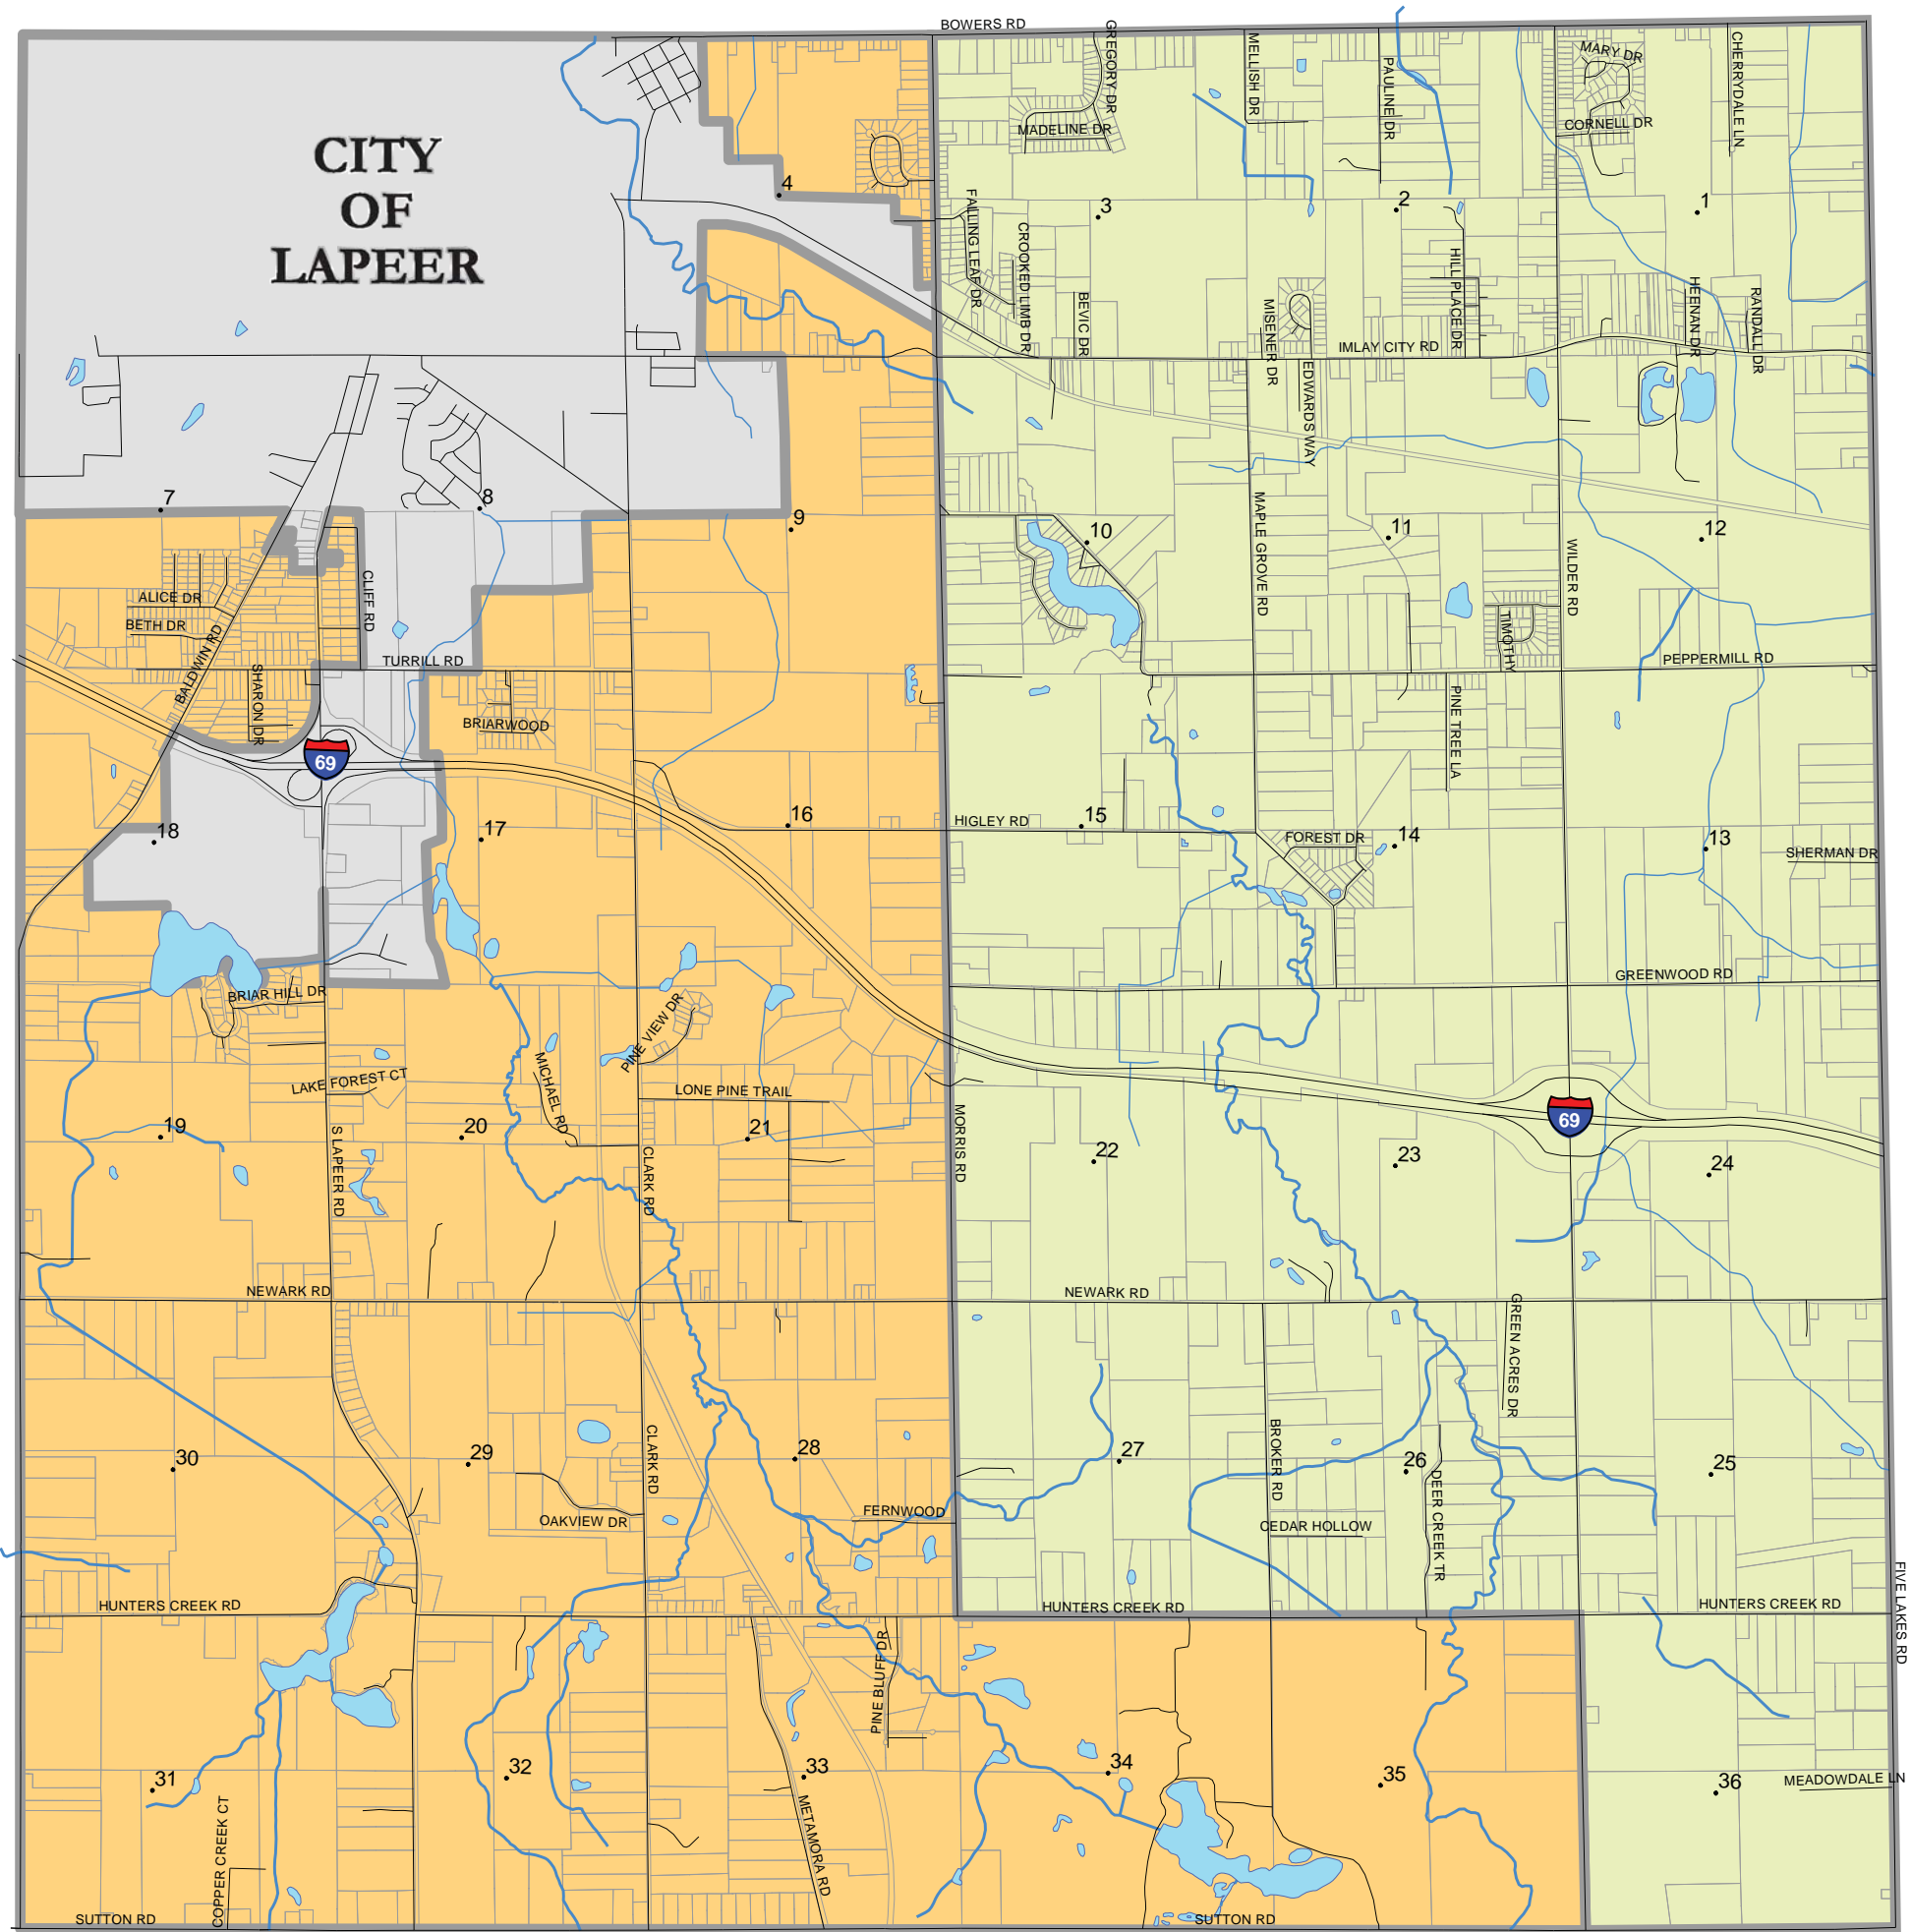

CITY OF LAPEER

LAPEER TOWNSHIP LAPEER COUNTY, MICHIGAN

PRECINCT MAP

OFFICE OF THE TOWNSHIP CLERK

-  PRECINCT #1
-  PRECINCT #2

Prepared By:
Lapeer Township Clerk's Office

Base Map Provided By:
LAPEER COUNTY